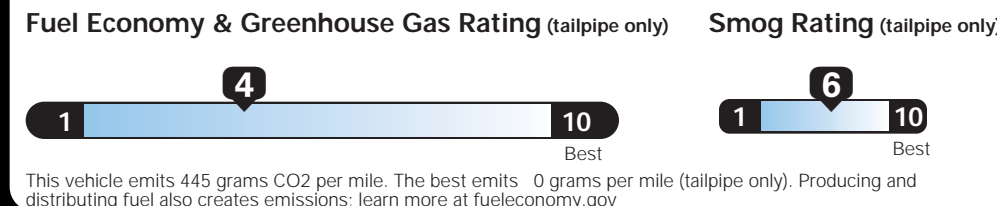

Base Price: \$25,995

DODGE GRAND CARAVAN SE
Exterior Color: White Knuckle Clear-Coat Exterior Paint
Interior Color: Black / Light Graystone Interior Colors
Interior: Cloth Low-Back Bucket Seats
Engine: 3.6-Liter V6 24-Valve VVT Engine
Transmission: 6-Speed Automatic 62TE Transmission

For more information visit: www.dodge.com
 or call 1-800-4ADODGE

FCA US LLC

EPA DOT Fuel Economy and Environment

E85 Flexible-Fuel Vehicle Gasoline-Ethanol (E85)

You spend \$2,250 more in fuel costs over 5 years compared to the average new vehicle.

Annual fuel cost \$1,850

Actual results will vary for many reasons, including driving conditions and how you drive and maintain your vehicle. The average new vehicle gets 26 MPG and cost \$7,000 to fuel over 5 years. Cost estimates are based on 15,000 miles per year at \$2.45 per gallon. This is a dual fueled automobile. MPGe is miles per gasoline gallon equivalent. Vehicle emissions are a significant cause of climate change and smog.