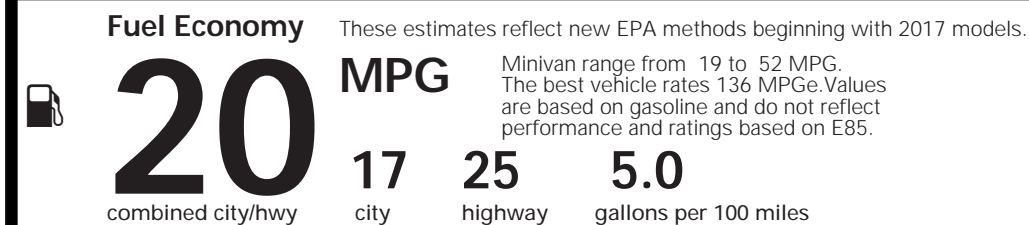

Base Price: \$25,995

DODGE GRAND CARAVAN SE
Exterior Color: White Knuckle Clear-Coat Exterior Paint
Interior Color: Black / Light Graystone Interior Colors
Interior: Cloth Low-Back Bucket Seats
Engine: 3.6-Liter V6 24-Valve VVT Engine
Transmission: 6-Speed Automatic 62TE Transmission

For more information visit: www.dodge.com
 or call 1-800-4ADODGE

FCA US LLC

EPA DOT Fuel Economy and Environment

E85 Flexible-Fuel Vehicle Gasoline-Ethanol (E85)

You spend \$2,250 more in fuel costs over 5 years compared to the average new vehicle.